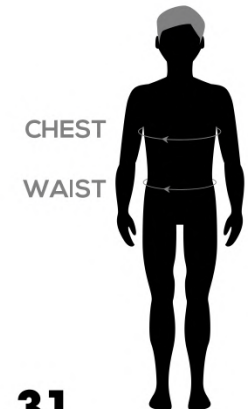

* The below size chart is a 'To Fit' guideline based on body measurements

| SIZE | Chest (cm) | Inches | Waist (cm) | Inches |
|------|------------|--------|------------|--------|
| XS | 91 | 36 | 71-76 | 28-30 |
| S | 96 | 38 | 76-81 | 30-32 |
| M | 102 | 40 | 81-86 | 32-34 |
| L | 107 | 42 | 86-91 | 34-36 |
| XL | 112 | 44 | 91-96 | 36-38 |
| 2XL | 117 | 46 | 96-102 | 38-40 |
| 3XL | 122 | 48 | 102-107 | 40-42 |
| 4XL | 127 | 50 | 107-112 | 42-44 |

Womens Size Guide

* The below size chart is a 'To Fit' guideline based on body measurements

| SIZE | Dress Size | Chest (cm) | Waist (cm) | Hip (cm) |
|------|------------|------------|------------|----------|
| XXS | 6 | 78-82 | 58-62 | 82-86 |
| XS | 8 | 83-87 | 63-67 | 87-91 |
| S | 10 | 88-92 | 68-72 | 92-96 |
| M | 12 | 93-97 | 73-77 | 97-101 |
| L | 14 | 98-102 | 78-82 | 102-106 |
| XL | 16 | 103-107 | 83-87 | 107-111 |
| 2XL | 18 | 108-112 | 88-92 | 112-116 |
| 3XL | 20 | 113-117 | 93-97 | 117-121 |

Youth Size Guide

* The below size chart is a 'To Fit' guideline based on body measurements

| SIZE | Years | Chest (cm) | Waist (cm) |
|------|-------------|------------|------------|
| YXXS | 3-4 Years | 54-56 | 50-51 |
| YXS | 5-6 Years | 58-60 | 54-55 |
| YS | 7-8 Years | 62-64 | 56-57 |
| YM | 9-10 Years | 66-68 | 59-61 |
| YL | 11-12 Years | 72-76 | 63-65 |